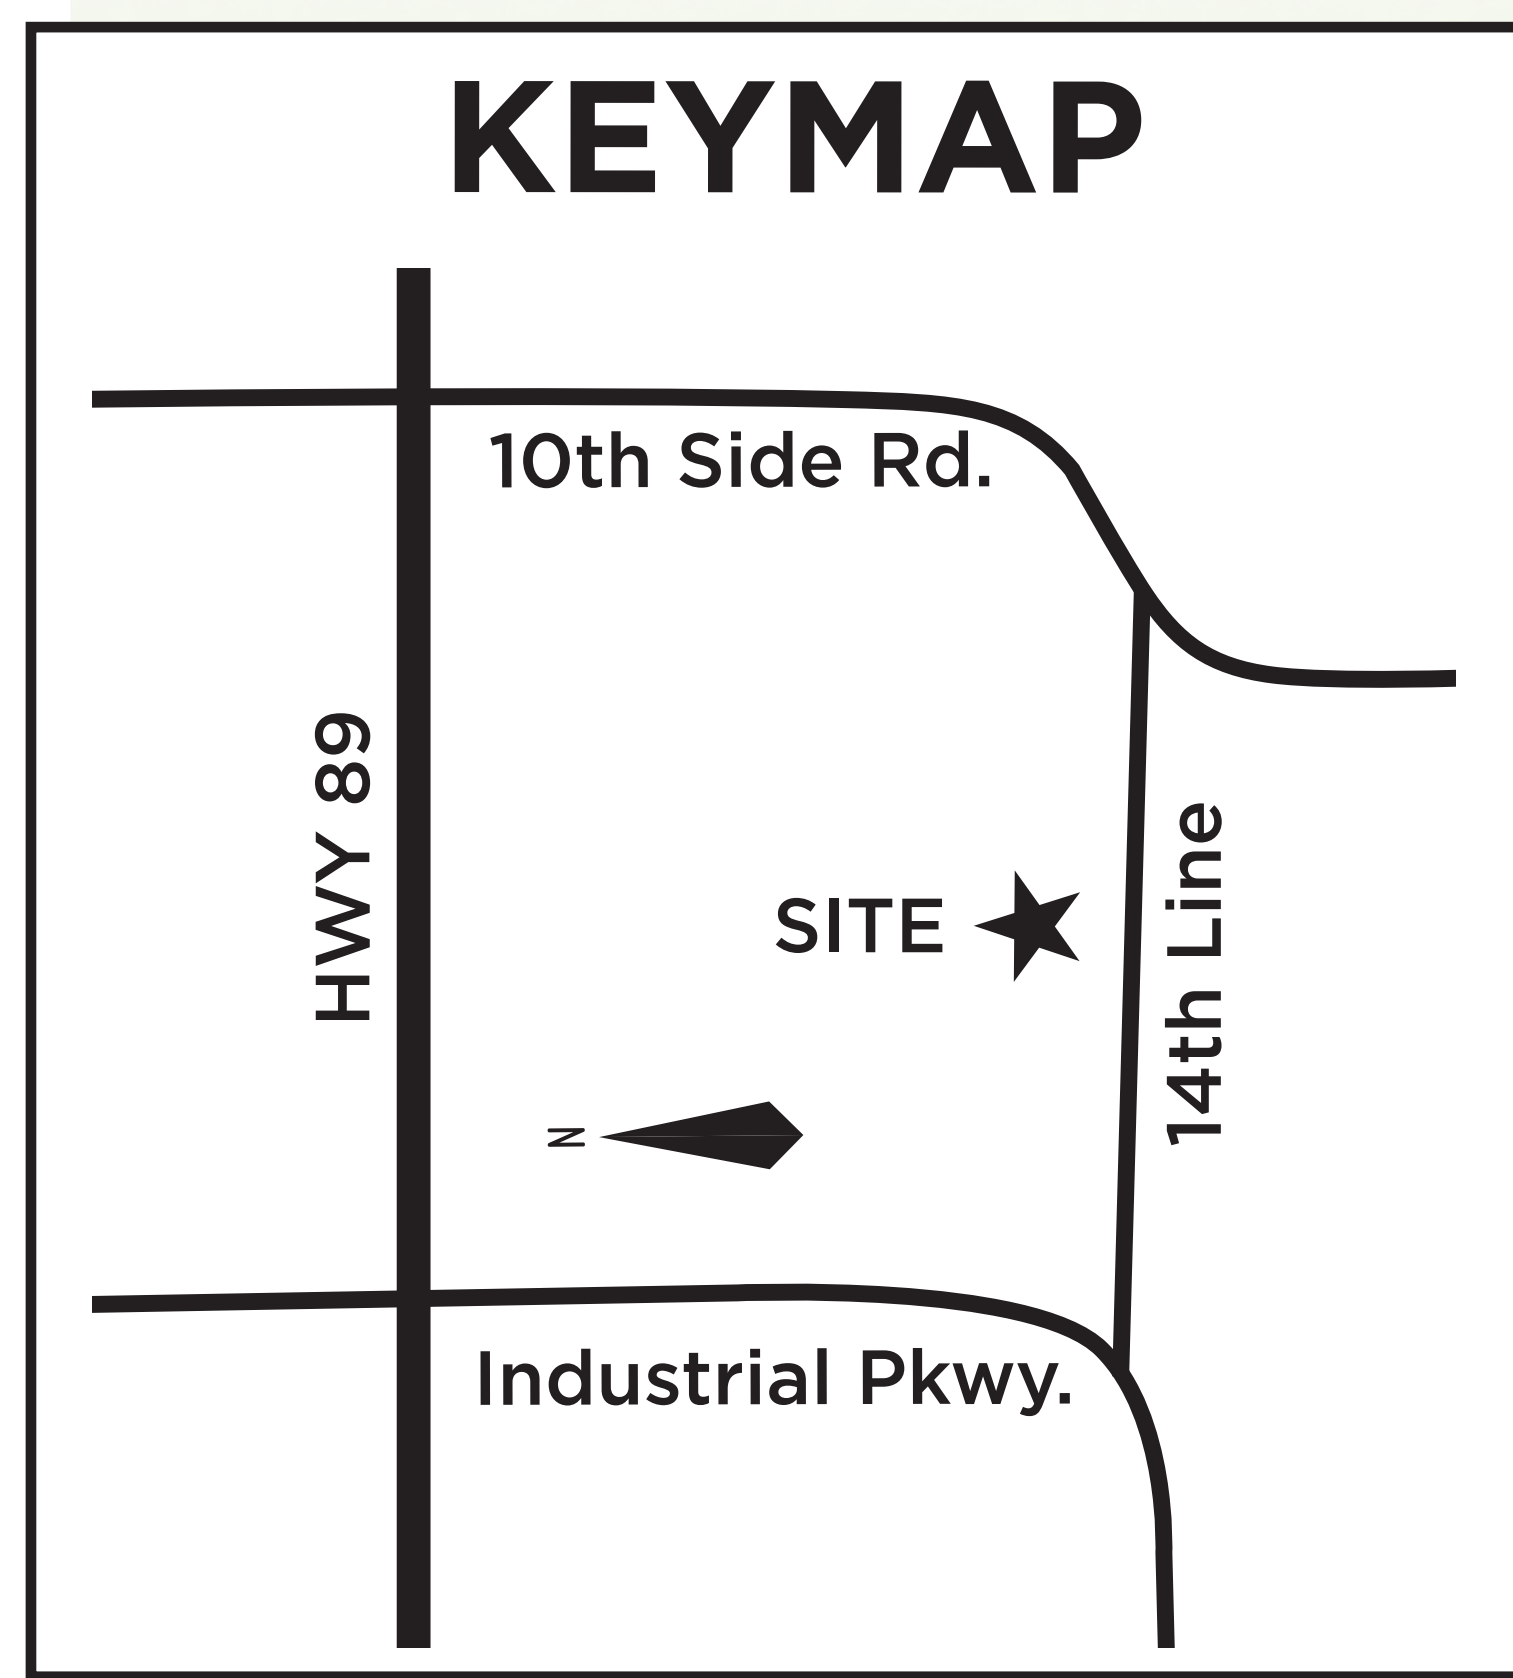

Honey Hill

ALLISTON

EXISTING RESIDENTIAL

LEGEND OF LOT WIDTHS

-  50ft. Lots
-  45ft. Lots
-  40ft. Lots
-  36ft. Lots
-  33ft. Lots

W/O Walk Out

 Sold